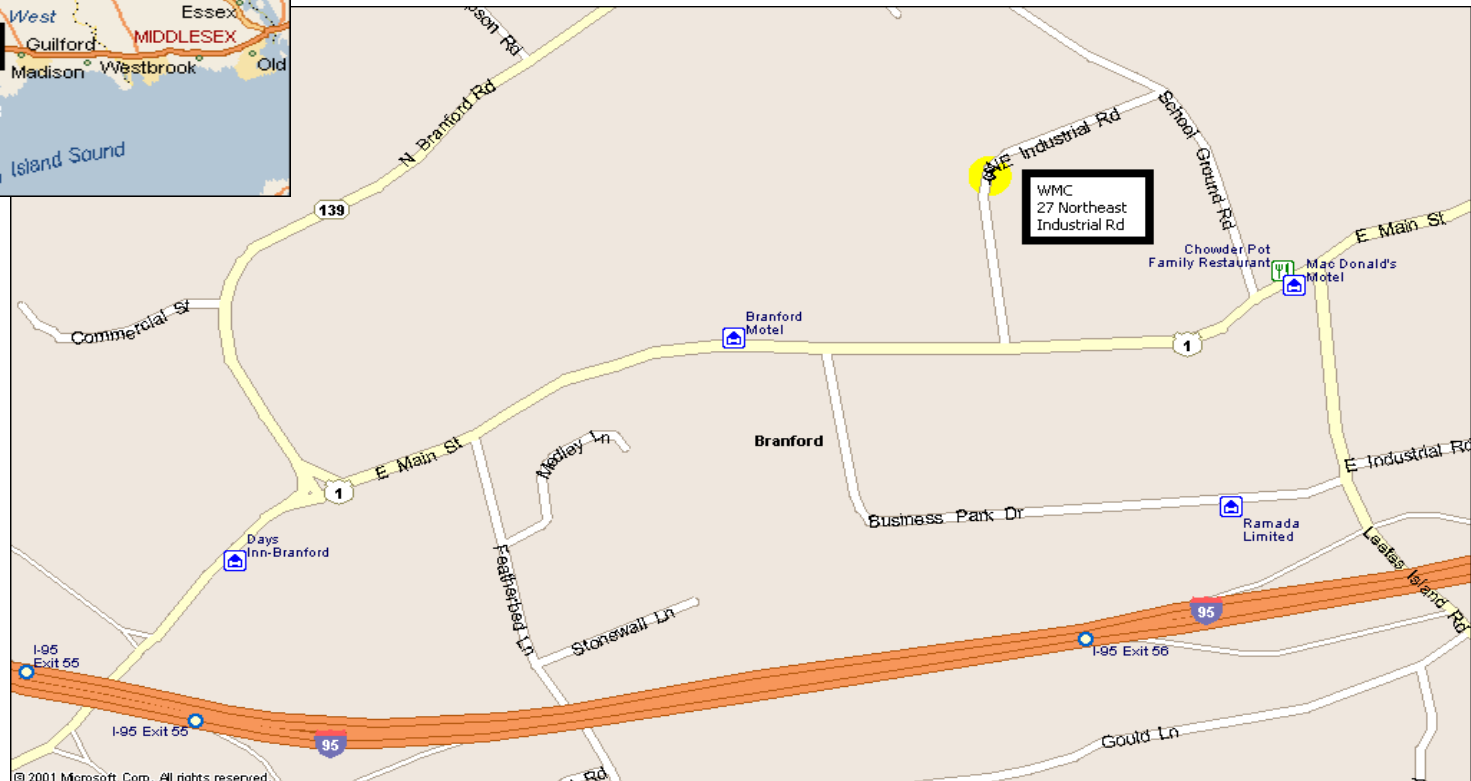

From New York or New Haven

Take I-95 North to Connecticut Exit 55
Turn RIGHT on US route 1

From US Route 1

Go 3/4 mile to Tremonte GMC on your LEFT
After Tremonte, turn LEFT on Northeast Industrial Rd
Look for WAFIOS on the RIGHT, before the curve.

From Boston or Providence

Take I-95 South to Connecticut Exit 55
Turn LEFT on US route 1

WAFIOS Machinery Corp.
27 Northeast Industrial Rd
Branford CT 06405
phone 203 - 481-5555